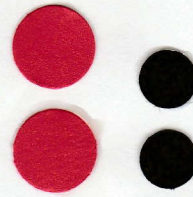

PIKACHU

Owl Builder Punch = eyes & cheeks cut 2 each

Fox Builder Punch = hair tuft cut 1

Blossom Builder Punch = feet cut 2

Bow Builder Punch = ears cut 2 *

Duet Banner Punch =

Blossom Punch = hands cut 2

Flower Medallion Punch = arms cut 1 *

1 1/2" Circle Punch = face & body cut 2

1/8" hand held circle = Punch 2 Whisper White

Duet Banner Punch = tail cut 3