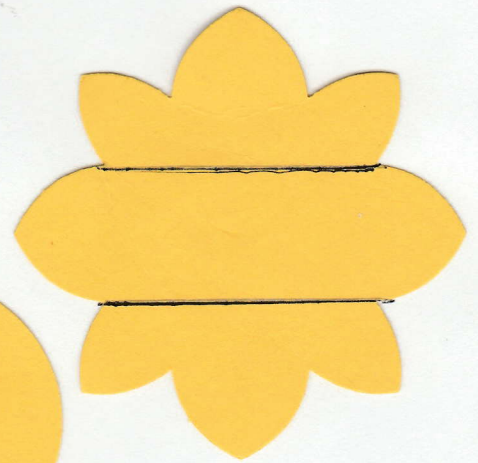

PIKACHU

Owl Builder Punch = eyes & cheeks cut 2 each

Fox Builder Punch = hair tuft cut 1

Blossom Builder Punch = feet cut 2

Bow Builder Punch = ears cut 2 *

Duet Banner Punch =

Blossom Punch = hands cut 2

Flower Medallion Punch = arms cut 1 *

1 1/2" Circle Punch = face & body cut 2

1/8" hand held circle = Punch 2 Whisper White

Duet Banner Punch = tail cut 3